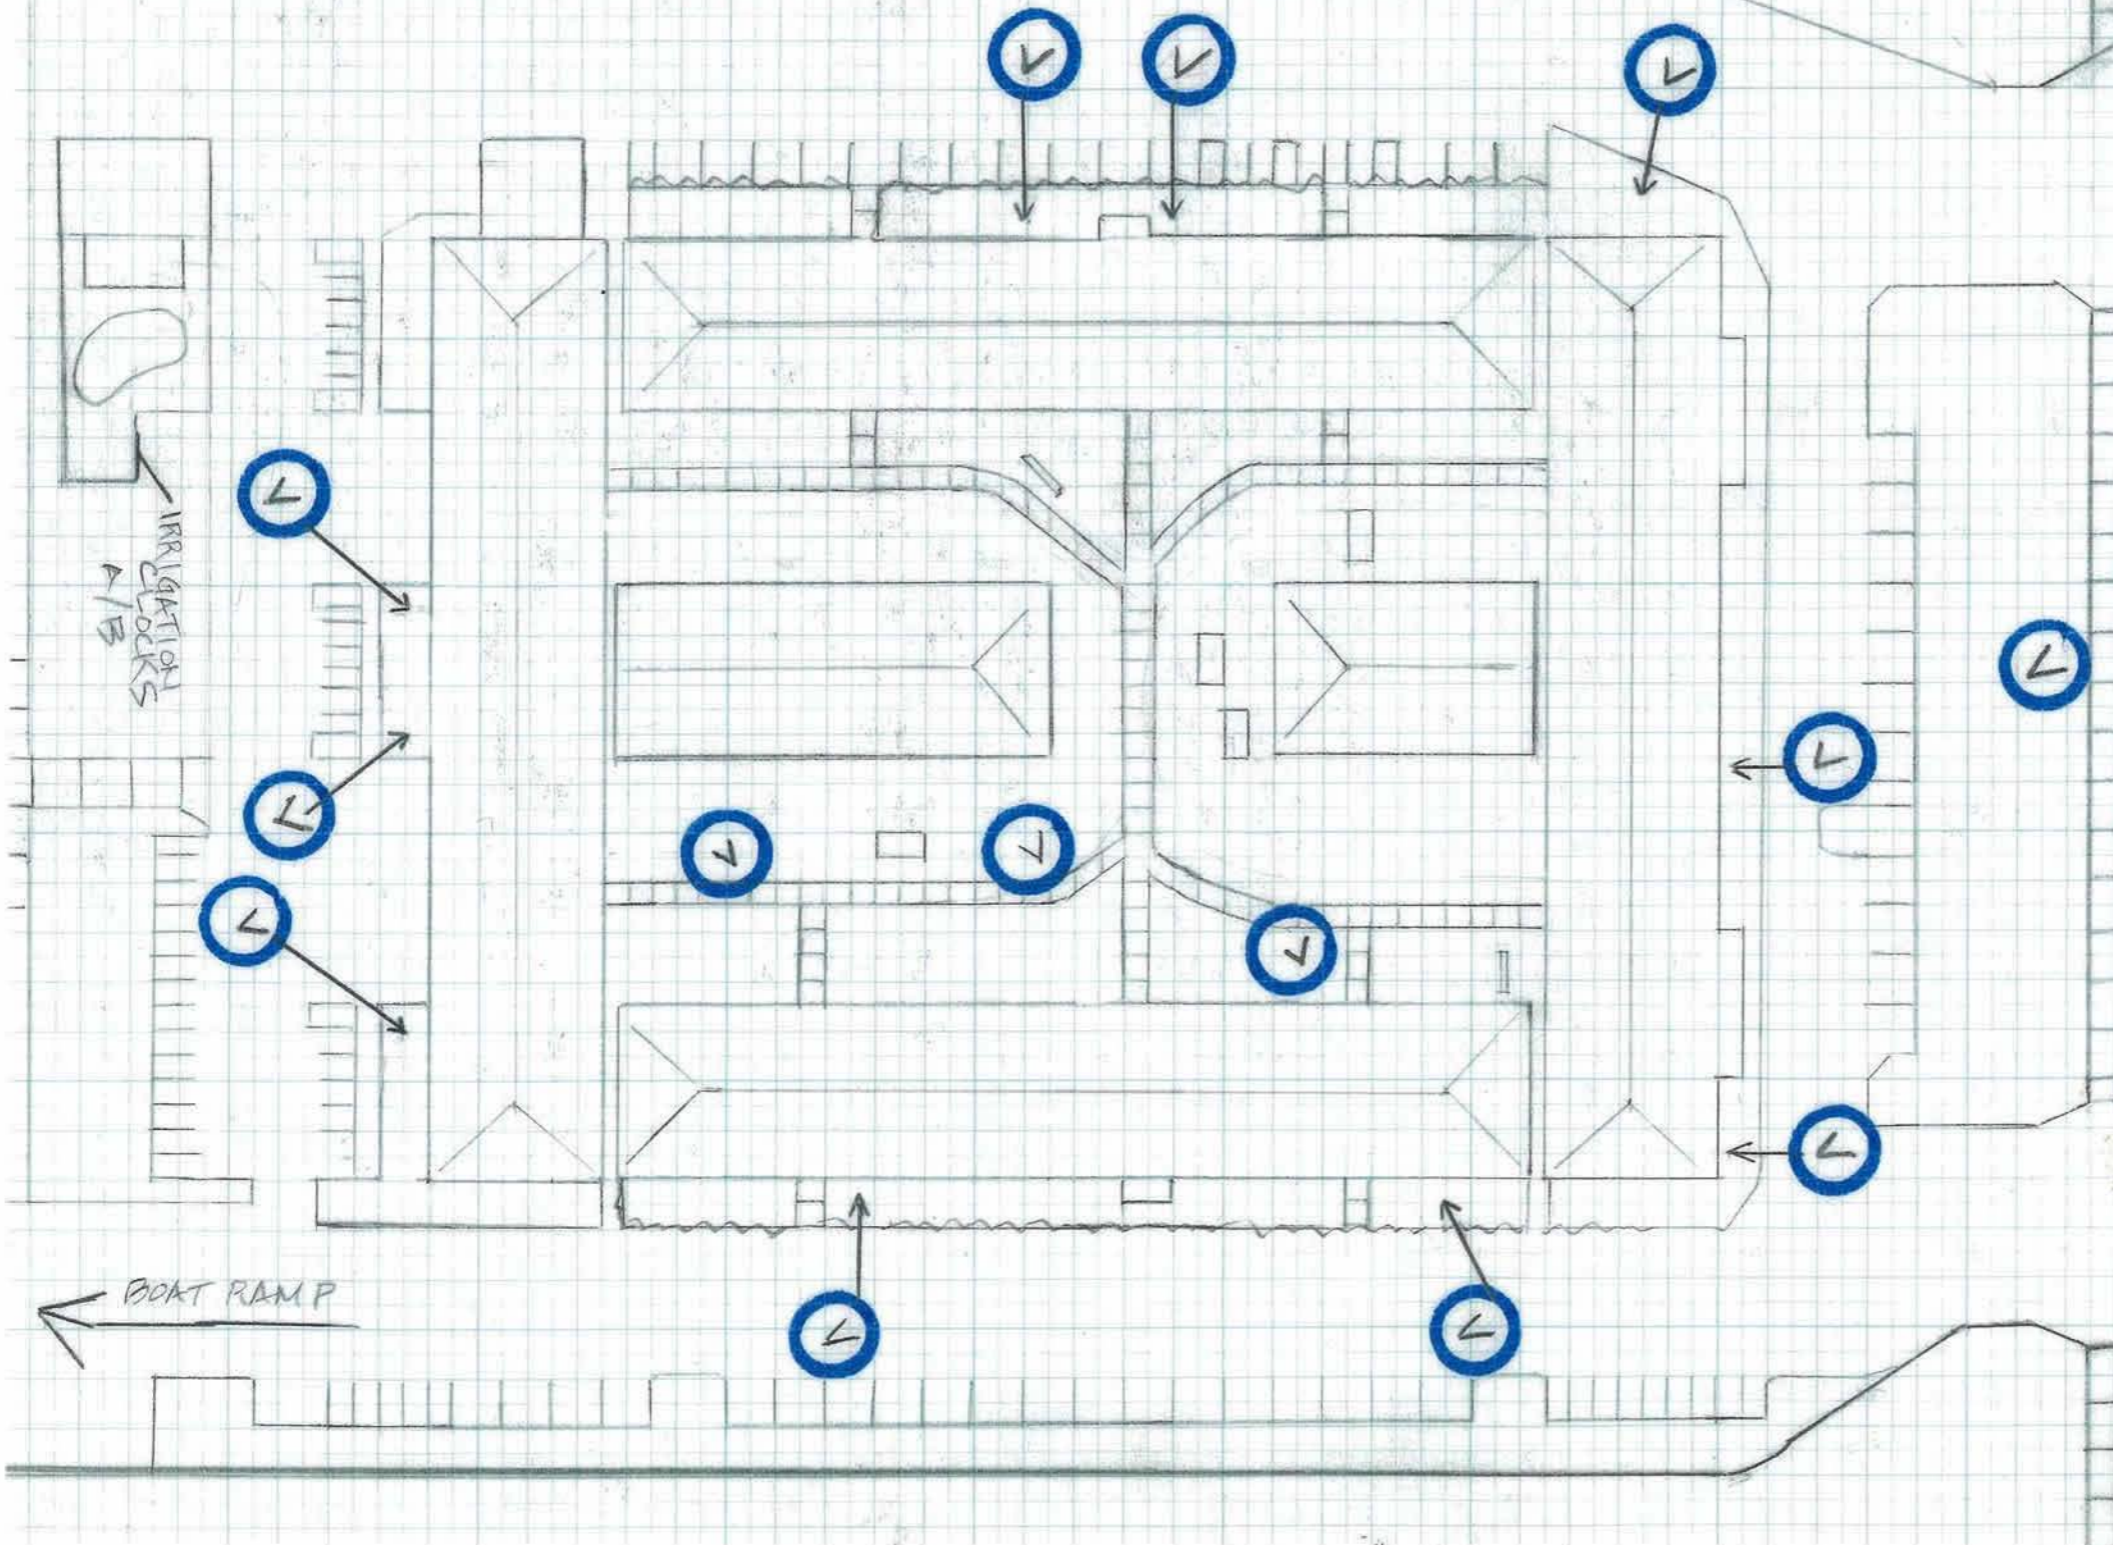

PROPERTY MGT. DIVISION

050110

RR TECH: GARY CHAMBERS
AS OF: MAY 2010 (NOT TO SCALE)

LAKESIDE MANOR

IRRIGATION VALVE LOCATIONS

LEE RD.

V = VALVE

IRRIGATION
CLOCKS
A/B

BOAT RAMP